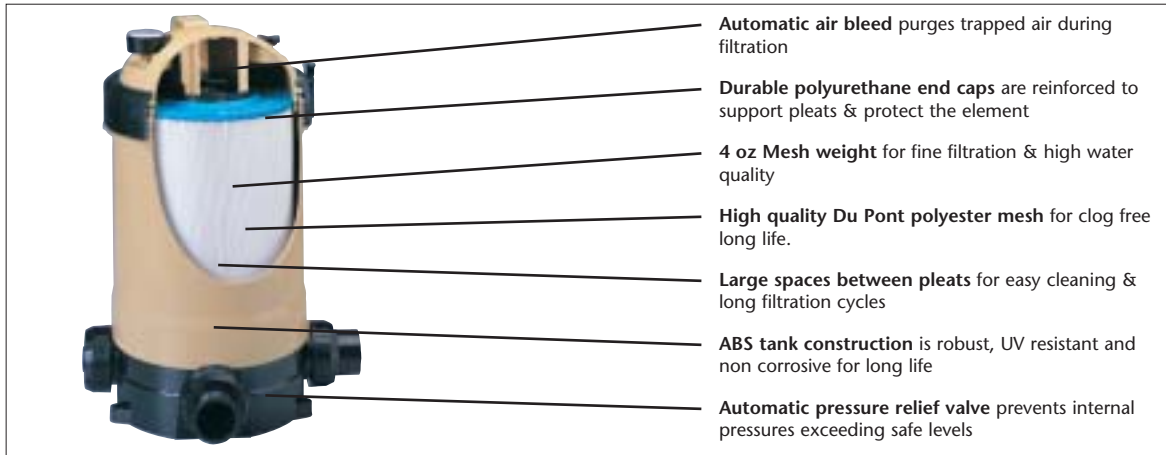

The Easy Clear range has been specifically designed for the filtration of water in swimming pools (in-ground and above ground) and spa pools.

SPECIAL FEATURES

The filter lid is retained by a lock ring which enables easy access for element cleaning.

A quality pressure gauge makes it easy to see when element cleaning is required.

An automatic air bleed prevents air from building up in the tank while the pump is running.

A manual air bleed enables the filter to be de-pressurised before opening for cleaning.

A choice of two inlet ports enables the inlet plumbing to be installed at either 90 or 180° to the outlet for greater flexibility in installation.

A.B.S. Barrel unions are supplied to make installation simple.

An automatic tank bypass valve prevents pressure exceeding safe levels.

5yr TANK GUARANTEE

Easy Clear® CARTRIDGE FILTERS

DEPEND ON
DAVEY

POOL & SPA EQUIPMENT

- Automatic air bleed purges trapped air during filtration
- Durable polyurethane end caps are reinforced to support pleats & protect the element
- 4 oz Mesh weight for fine filtration & high water quality
- High quality Du Pont polyester mesh for clog free long life.
- Large spaces between pleats for easy cleaning & long filtration cycles
- ABS tank construction is robust, UV resistant and non corrosive for long life
- Automatic pressure relief valve prevents internal pressures exceeding safe levels