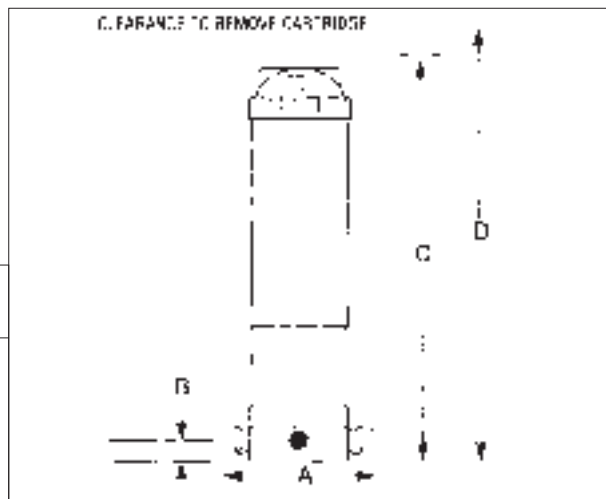

All dimensions in mm unless otherwise stated.

This literature is not a complete guide to product usage. Further information is available from your Davey dealer, Davey Customer Service Centre and from the relevant product Installation and Operating Instructions. This data sheet must be read in conjunction with the relevant product Installation and Operating Instructions and all applicable statutory requirements. Product specifications may change without notice.

© Davey and Easy Clear are registered trademarks of Davey Products Pty Ltd. © Davey Products Pty Ltd 2002.

Davey Products Pty Ltd

Member of the GUD Holdings Ltd Group
ABN 18 066 327 517
Head Office and Manufacturing
6 Lakeview Drive,
Scoresby, Australia 3179
Ph: +61 3 9730 9222
Fax: +61 3 9753 4100
Website: www.davey.com.au
Customer Service Centre
Ph: 1300 367 866
Fax: 1300 369 119
E-mail: sales@davey.com.au
Interstate Offices
Sydney - Brisbane - Adelaide
Perth - Townsville

International

6 Lakeview Drive,
Scoresby, Australia 3179
Ph: +61 3 9730 9121
Fax: +61 3 9753 4248
E-mail: export@davey.com.au

Germany

Kantstrasse 47,
04275 Leipzig
Ph: +49 341 301 0412
Fax: +49 341 301 0413
E-mail: DaveyEurop@aol.com

New Zealand

220A Bush Road,
North Harbour, Auckland 1330
Ph: +64 9 914 3680
Fax: +64 9 914 3685
Website: www.daveynz.co.nz
E-mail: sales@daveynz.co.nz

USA

1005 N. Commons Drive
Aurora, Illinois 60504
Ph: +1 630 898 6976
Fax: +1 630 851 7744
Website: www.daveyusa.com
E-mail: sales@daveyusa.com