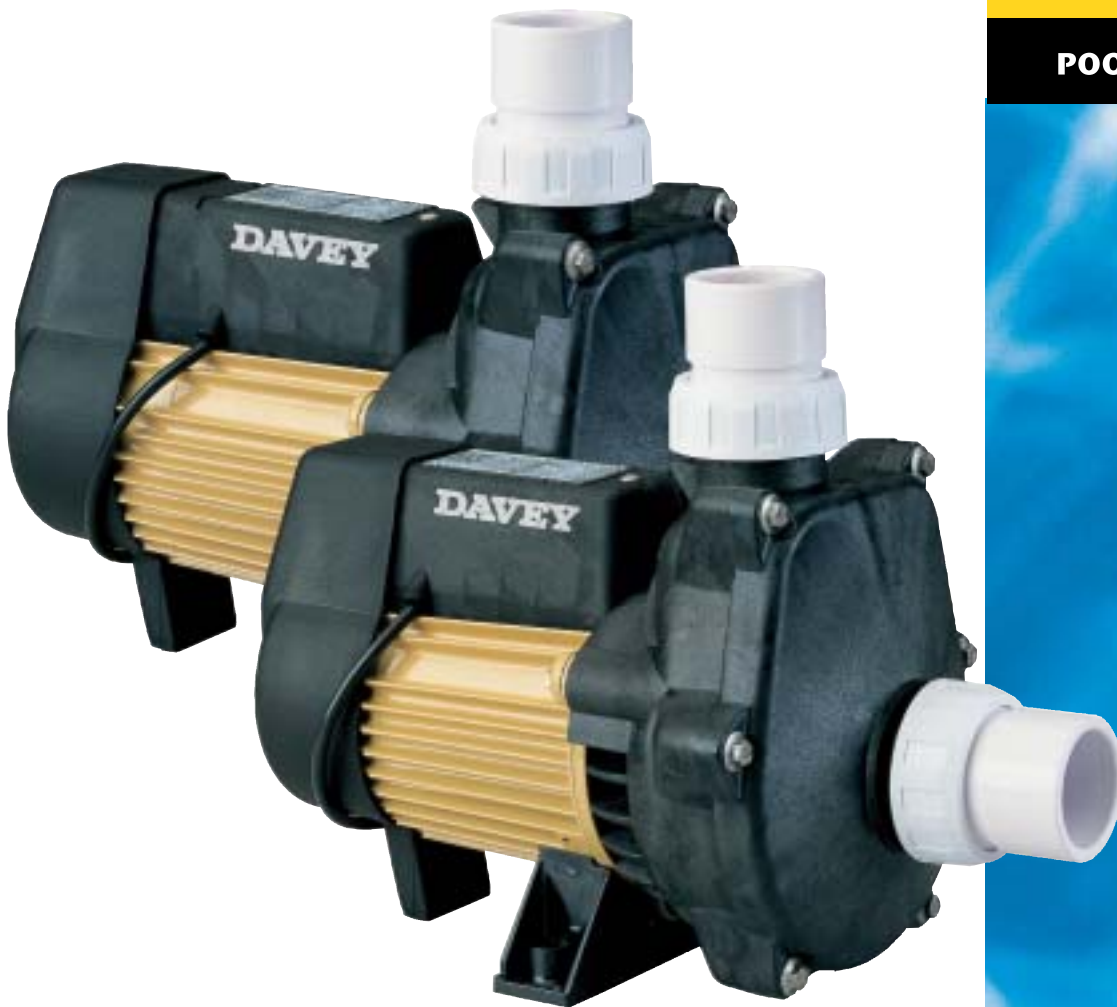

# Power Chief® CR POOL PUMPS

DEPEND ON  
**DAVEY**

**POOL & SPA EQUIPMENT**

The Power Chief CR's are specifically designed to circulate swimming pool water for filtration and solar heating applications. They are ideal for above ground pools, water features and spa pools.

## SPECIAL FEATURES

Constructed of strong corrosion and U.V. resistant materials for a long and reliable working life

Powerful pumping performance delivers optimum flow rates for rapid pool water turnover

Computer designed impeller and diffuser allows a free flow of water for whisper-quiet efficient performance

Self aligning barrel unions will ensure quick, leak free installation

Heavy duty Davey manufactured totally enclosed fan cooled motor, protects against water, dust and dirt for long operating life

High performance silicon carbide mechanical seals, fitted as standard for long life in salt and fresh water

Unique dual fan motor ensures a cool running motor and long bearing life

3m power lead with 10amp Australian three pin plug fitted to all models