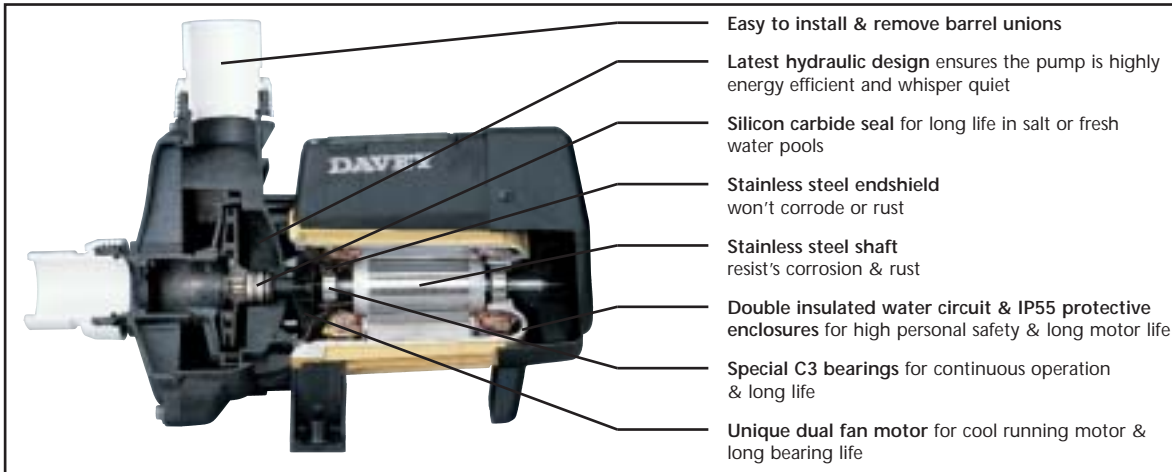

# Power Chief® CR POOL PUMPS

DEPEND ON  
**DAVEY**

POOL & SPA EQUIPMENT

- Easy to install & remove barrel unions
- Latest hydraulic design ensures the pump is highly energy efficient and whisper quiet
- Silicon carbide seal for long life in salt or fresh water pools
- Stainless steel endshield won't corrode or rust
- Stainless steel shaft resists corrosion & rust
- Double insulated water circuit & IP55 protective enclosures for high personal safety & long motor life
- Special C3 bearings for continuous operation & long life
- Unique dual fan motor for cool running motor & long bearing life