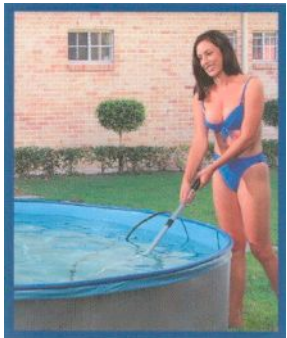

**Underwater Vacuum  
and Venturi Pump**

**Above Ground, Splasher  
and Paddling Pools**

**Portable and  
Inground Spas**

**Fountains, Ponds and  
Water Features**

**■ SUPA-VAC**

The unique Supa-Vac design allows you to quickly clean or empty virtually any water fixture ie. above ground and inground pools (steps and swimouts), spas, splasher and paddling pools, fountains, pond and ornamental water features.