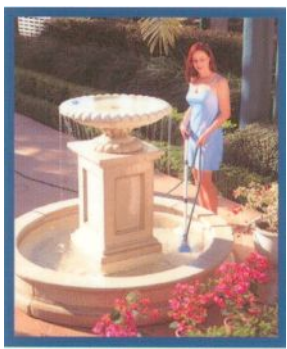

**Underwater Vacuum  
and Venturi Pump**

**Above Ground, Splasher  
and Paddling Pools**

**Portable and  
Inground Spas**

**Fountains, Ponds and  
Water Features**

**■ SUPA-VAC**

The unique Supa-Vac design allows you to quickly clean or empty virtually any water fixture ie. above ground and inground pools (steps and swimouts), spas, splasher and paddling pools, fountains, pond and ornamental water features.