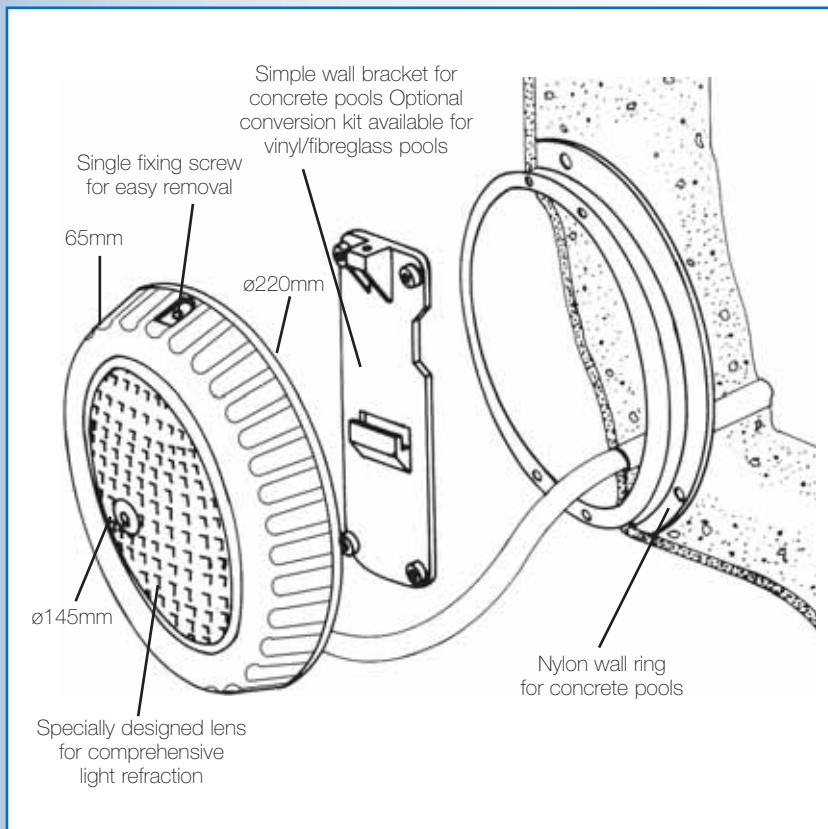

# Litestream Underwater Lights

For Water with Sheer Brilliance

Litestream Underwater Lights are a perfect accessory for your pool, lighting the way for your family and friends and adding aesthetic value to your pool's surroundings.

# Litestream Underwater Lights

The Litestream Underwater Lights come with an additional blue screw-on lens.

The lens has been designed and coloured to enhance the natural beauty of pebble pools and highlight the classic features of slate and tile pools.